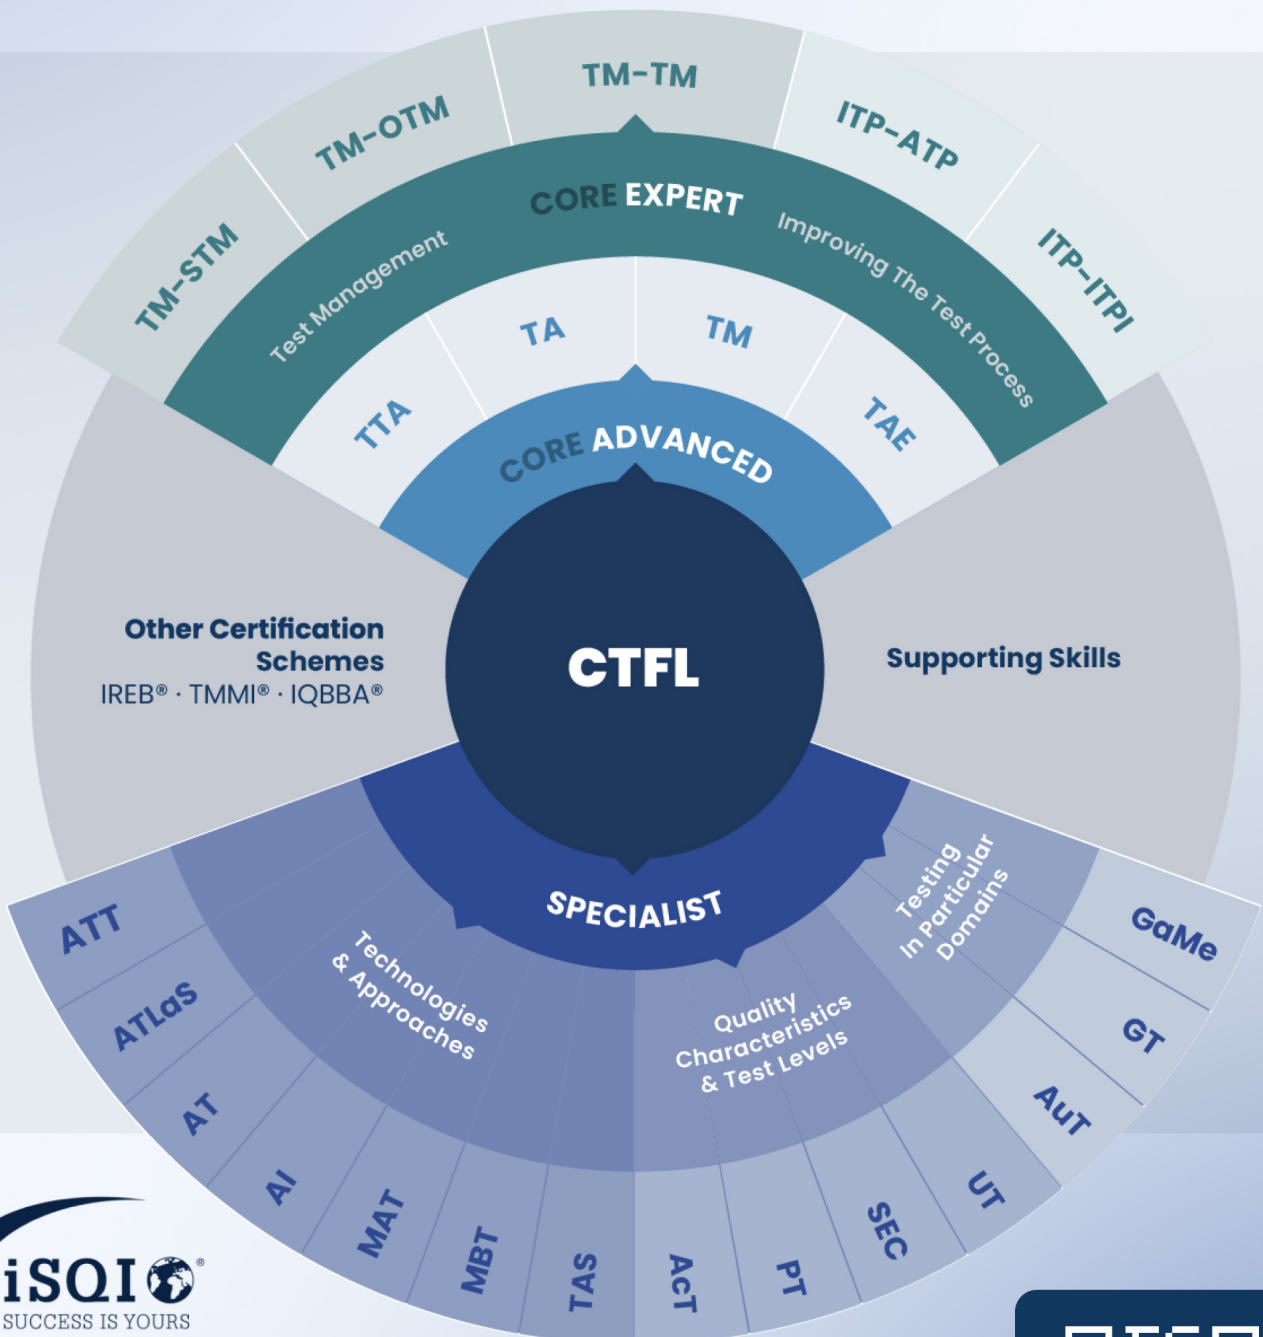

CERTIFICATION PORTFOLIO

The International Software Testing Qualifications Board offers a comprehensive certification portfolio designed for adaptability in today's software testing landscape. This allows testers to customize their learning path and ensures a strong understanding of core testing principles before pursuing specific areas of expertise.

iSQI supports professionals at all stages of their careers with a broad range of internationally recognized certifications. With foundation, advanced, expert and specialist certifications, iSQI helps professionals maximise their career goals as well as stay up to date and aligned with global standards.

Further information can be found at www.isqi.org

Use the QR Code above for more information

CORE FOUNDATION

CTFL ▶ Certified Tester Foundation Level

CORE ADVANCED

- TA** ▶ Certified Tester Advanced Level Test Analyst
- TM** ▶ Certified Tester Advanced Level Test Management
- TTA** ▶ Certified Tester Advanced Level Technical Test Analyst
- TAE** ▶ Certified Tester Advanced Level Test Automation Engineer

CORE SPECIALIST - QUALITY CHARACTERISTICS & TEST LEVELS

- AcT** ▶ Certified Tester Acceptance Testing
- SEC** ▶ Certified Tester Security Tester
- PT** ▶ Certified Tester Performance Testing
- UT** ▶ Certified Tester Usability Testing